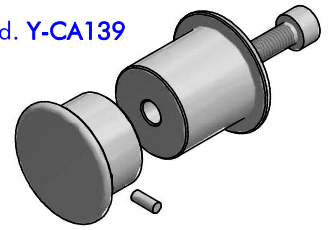

SHEAVE
cod. 15046/A

KIT INOX CAPS
cod. Y-CA139

SCREW KIT
cod. Y-CA105

CAR BASE MODULE
cod. Y-CA089

DOUBLE GENOA CARS - PART LIST			
CODE	DESCRIPTION	MATERIAL	Q.TY
15046/A	Sheave	Various	1
Y-C0366	Pipe spacer	S.Steel	1
Y-CA089	Base module	Various	2
Y-CA105	Screw kit	S.Steel	1
Y-CA138	Cheekplate	S.Steel	1
Y-CA139	Caps kit	S.Steel	1
Y-X0113	Washer	Tufnol	8
Y-X1041	Torsion spring	S.Steel	4

CAR BASE MODULE - PART LIST			
CODE	DESCRIPTION	MATERIAL	Q.TY
Y-C0035	Plastic guide	Plastic	2
Y-C0082	Slider corps	Aluminium	1
Y-C0365	Slider pin	S.Steel	1
Y-X0123	Set screw	S.Steel	1

antal

Genoa cars Double Genoa cars
FAMILY ARTICLE
DESCRIPTION Exploded view