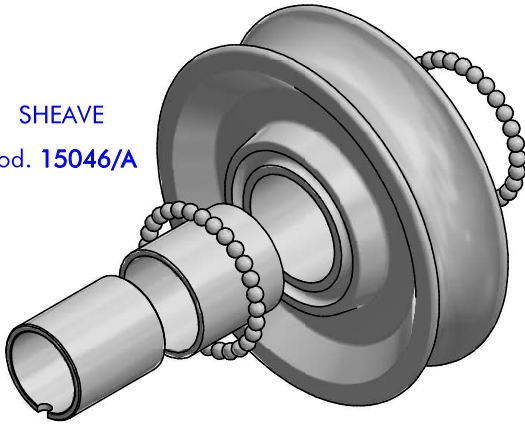

SHEAVE
cod. 15046/A

KIT INOX CAPS
cod. Y-CA139

SCREW KIT
cod. Y-CA105

CAR BASE MODULE
cod. Y-CA089

DOUBLE GENOA CARS - PART LIST			
CODE	DESCRIPTION	MATERIAL	Q.TY
15046/A	Sheave	Various	1
Y-C0366	Pipe spacer	S.Steel	1
Y-CA089	Base module	Various	2
Y-CA105	Screw kit	S.Steel	1
Y-CA138	Cheekplate	S.Steel	1
Y-CA139	Caps kit	S.Steel	1
Y-X0113	Washer	Tufnol	8
Y-X1041	Torsion spring	S.Steel	4

CAR BASE MODULE - PART LIST			
CODE	DESCRIPTION	MATERIAL	Q.TY
Y-C0035	Plastic guide	Plastic	2
Y-C0082	Slider corps	Aluminium	1
Y-C0365	Slider pin	S.Steel	1
Y-X0123	Set screw	S.Steel	1

antal

Genoa cars Double Genoa cars
FAMILY ARTICLE
DESCRIPTION Exploded view