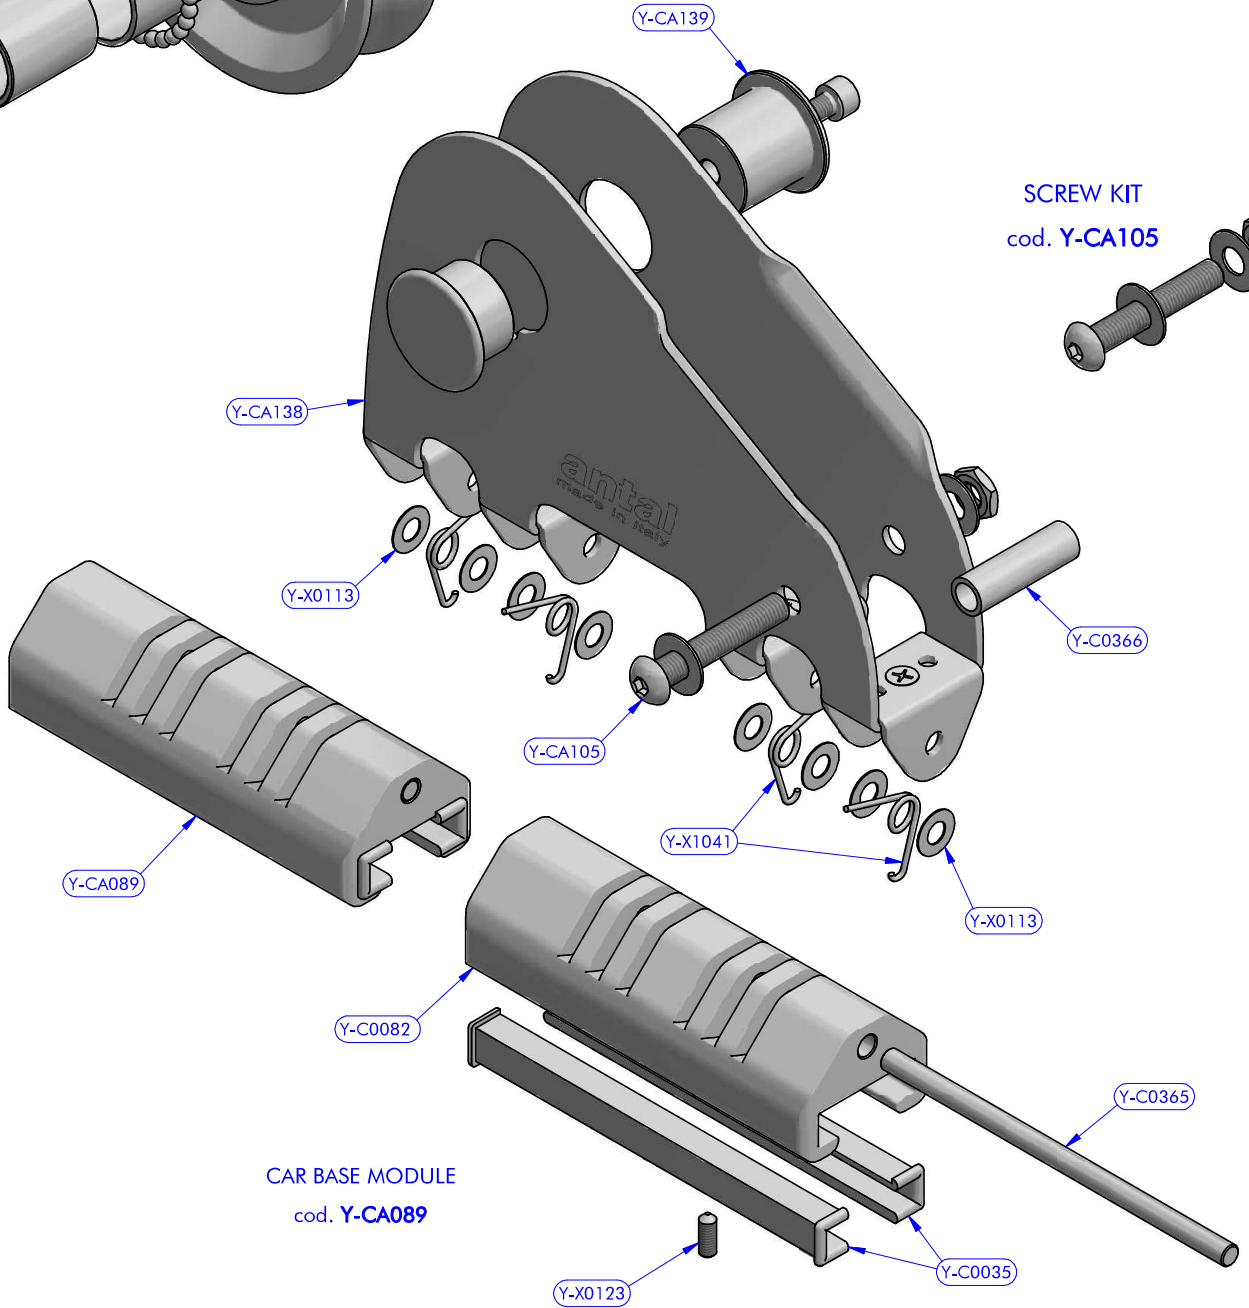

SHEAVE
cod. 15046/A

KIT INOX CAPS
cod. Y-CA139

SCREW KIT
cod. Y-CA105

CAR BASE MODULE
cod. Y-CA089

DOUBLE GENOA CARS - PART LIST			
CODE	DESCRIPTION	MATERIAL	Q.TY
15046/A	Sheave	Various	1
Y-C0366	Pipe spacer	S.Steel	1
Y-CA089	Base module	Various	2
Y-CA105	Screw kit	S.Steel	1
Y-CA138	Cheekplate	S.Steel	1
Y-CA139	Caps kit	S.Steel	1
Y-X0113	Washer	Tufnol	8
Y-X1041	Torsion spring	S.Steel	4

CAR BASE MODULE - PART LIST			
CODE	DESCRIPTION	MATERIAL	Q.TY
Y-C0035	Plastic guide	Plastic	2
Y-C0082	Slider corps	Aluminium	1
Y-C0365	Slider pin	S.Steel	1
Y-X0123	Set screw	S.Steel	1

antal

Genoa cars Double Genoa cars
FAMILY ARTICLE
DESCRIPTION Exploded view

623.150/AL
MODEL CODE

25/11/2020 01
DATE REV.
20112506 1 / 1
DWG N. PG.